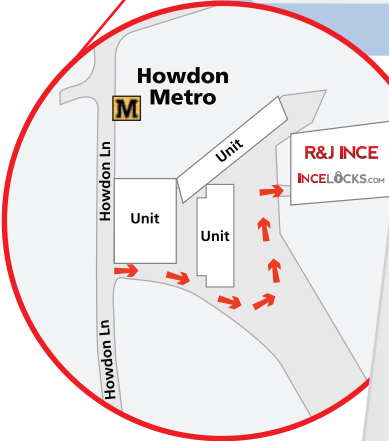

INCELOCKS.COM

R&J INCE Ltd.

**Swales Industrial Estate,
Howdon Lane,
Wallsend,
NE28 1AL
Tel: 0191 295 3460
Web: www.incelocks.com**

**WE ARE
MOVING!**

R&J INCE Ltd.

INCELOCKS.COM