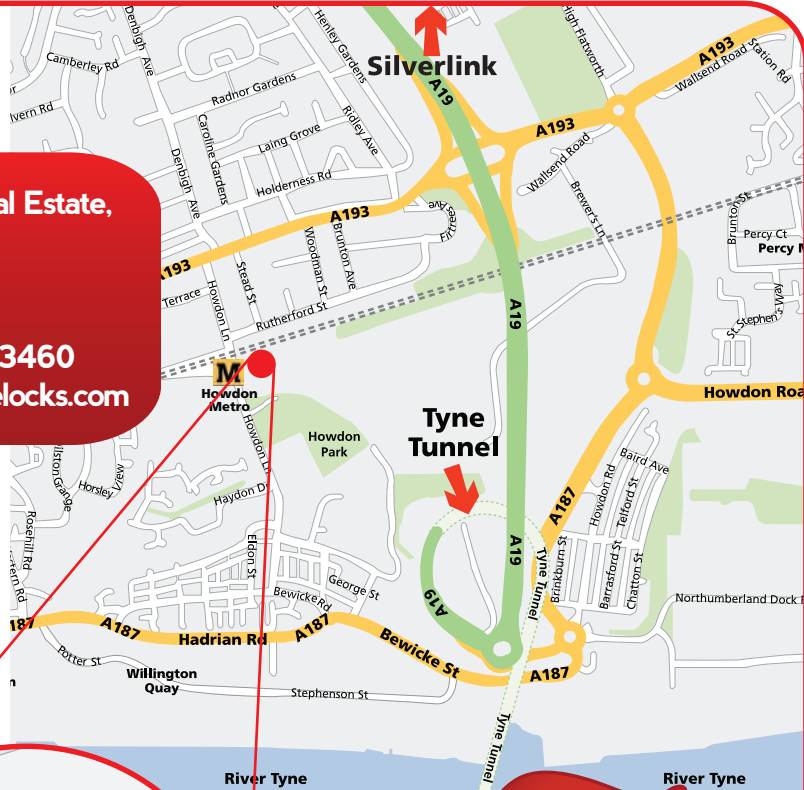

INCELOCKS.COM

R&J INCE Ltd.

**Swales Industrial Estate,
Howdon Lane,
Wallsend,
NE28 1AL
Tel: 0191 295 3460
Web: www.incelocks.com**

**WE ARE
MOVING!**

R&J INCE Ltd.

INCELOCKS.COM